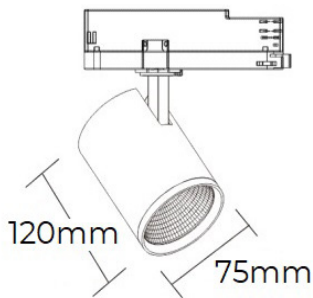

20W

30W

40W

POLARIS SHORT *Track Light*

BLANCO

Medidas	W	Lm	K	°	Ref.
D75X120mm	20	1800	3000	15°	201741
D75X120mm	20	1800	4000	15°	201758
D75X120mm	20	1800	3000	24°	201789
D75X120mm	20	1800	4000	24°	201796
D75X120mm	20	1800	3000	36°	201642
D75X120mm	20	1800	4000	36°	201659
D75X120mm	20	1800	3000	60°	201826
D75X120mm	20	1800	4000	60°	201833
D90X128mm	30	2850	3000	15°	201871
D90X128mm	30	2850	4000	15°	201888
D90X128mm	30	2850	3000	24°	201918
D90X128mm	30	2850	4000	24°	201925
D90X128mm	30	2850	3000	36°	201611
D90X128mm	30	2850	4000	36°	201628
D90X128mm	30	2850	3000	60°	201949
D90X128mm	30	2850	4000	60°	201956
D100X134mm	40	3700	3000	24°	999402
D100X134mm	40	3700	4000	24°	999419
D100X134mm	40	3700	3000	45°	999365
D100X134mm	40	3700	4000	45°	999372
D100X134mm	40	3700	3000	60°	999440
D100X134mm	40	3700	4000	60°	999457

NEGRO

Medidas	W	Lm	K	°	Ref.
D75X120mm	20	1800	3000	15°	201765
D75X120mm	20	1800	4000	15°	201772
D75X120mm	20	1800	3000	24°	201802
D75X120mm	20	1800	4000	24°	201819
D75X120mm	20	1800	3000	36°	201666
D75X120mm	20	1800	4000	36°	201673
D75X120mm	20	1800	3000	60°	201840
D75X120mm	20	1800	4000	60°	201857
D90X128mm	30	2850	3000	15°	201895
D90X128mm	30	2850	4000	15°	201901
D90X128mm	30	2850	3000	24°	999785
D90X128mm	30	2850	4000	24°	201932
D90X128mm	30	2850	3000	36°	201864
D90X128mm	30	2850	4000	36°	201635
D90X128mm	30	2850	3000	60°	201963
D90X128mm	30	2850	4000	60°	201970
D100X134mm	40	3700	3000	24°	999426
D100X134mm	40	3700	4000	24°	999433
D100X134mm	40	3700	3000	45°	999389
D100X134mm	40	3700	4000	45°	999396
D100X134mm	40	3700	3000	60°	999464
D100X134mm	40	3700	4000	60°	999471