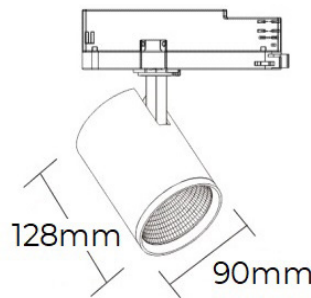

20W

30W

40W

POLARIS SHORT *Track Light*

BLANCO

Medidas	W	Lm	K	°	Ref.
D75X120mm	20	1800	3000	15°	201741
D75X120mm	20	1800	4000	15°	201758
D75X120mm	20	1800	3000	24°	201789
D75X120mm	20	1800	4000	24°	201796
D75X120mm	20	1800	3000	36°	201642
D75X120mm	20	1800	4000	36°	201659
D75X120mm	20	1800	3000	60°	201826
D75X120mm	20	1800	4000	60°	201833
D90X128mm	30	2850	3000	15°	201871
D90X128mm	30	2850	4000	15°	201888
D90X128mm	30	2850	3000	24°	201918
D90X128mm	30	2850	4000	24°	201925
D90X128mm	30	2850	3000	36°	201611
D90X128mm	30	2850	4000	36°	201628
D90X128mm	30	2850	3000	60°	201949
D90X128mm	30	2850	4000	60°	201956
D100X134mm	40	3700	3000	24°	999402
D100X134mm	40	3700	4000	24°	999419
D100X134mm	40	3700	3000	45°	999365
D100X134mm	40	3700	4000	45°	999372
D100X134mm	40	3700	3000	60°	999440
D100X134mm	40	3700	4000	60°	999457

NEGRO

Medidas	W	Lm	K	°	Ref.
D75X120mm	20	1800	3000	15°	201765
D75X120mm	20	1800	4000	15°	201772
D75X120mm	20	1800	3000	24°	201802
D75X120mm	20	1800	4000	24°	201819
D75X120mm	20	1800	3000	36°	201666
D75X120mm	20	1800	4000	36°	201673
D75X120mm	20	1800	3000	60°	201840
D75X120mm	20	1800	4000	60°	201857
D90X128mm	30	2850	3000	15°	201895
D90X128mm	30	2850	4000	15°	201901
D90X128mm	30	2850	3000	24°	999785
D90X128mm	30	2850	4000	24°	201932
D90X128mm	30	2850	3000	36°	201864
D90X128mm	30	2850	4000	36°	201635
D90X128mm	30	2850	3000	60°	201963
D90X128mm	30	2850	4000	60°	201970
D100X134mm	40	3700	3000	24°	999426
D100X134mm	40	3700	4000	24°	999433
D100X134mm	40	3700	3000	45°	999389
D100X134mm	40	3700	4000	45°	999396
D100X134mm	40	3700	3000	60°	999464
D100X134mm	40	3700	4000	60°	999471