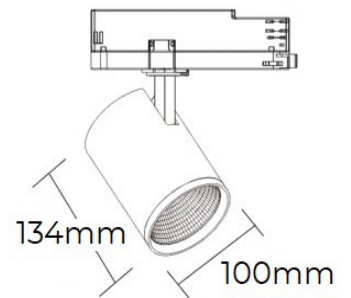

20W

30W

40W

POLARIS SHORT *Track Light*

BLANCO

Medidas	W	Lm	K	°	Ref.
D75X120mm	20	1800	3000	15°	201741
D75X120mm	20	1800	4000	15°	201758
D75X120mm	20	1800	3000	24°	201789
D75X120mm	20	1800	4000	24°	201796
D75X120mm	20	1800	3000	36°	201642
D75X120mm	20	1800	4000	36°	201659
D75X120mm	20	1800	3000	60°	201826
D75X120mm	20	1800	4000	60°	201833
D90X128mm	30	2850	3000	15°	201871
D90X128mm	30	2850	4000	15°	201888
D90X128mm	30	2850	3000	24°	201918
D90X128mm	30	2850	4000	24°	201925
D90X128mm	30	2850	3000	36°	201611
D90X128mm	30	2850	4000	36°	201628
D90X128mm	30	2850	3000	60°	201949
D90X128mm	30	2850	4000	60°	201956
D100X134mm	40	3700	3000	24°	999402
D100X134mm	40	3700	4000	24°	999419
D100X134mm	40	3700	3000	45°	999365
D100X134mm	40	3700	4000	45°	999372
D100X134mm	40	3700	3000	60°	999440
D100X134mm	40	3700	4000	60°	999457

NEGRO

Medidas	W	Lm	K	°	Ref.
D75X120mm	20	1800	3000	15°	201765
D75X120mm	20	1800	4000	15°	201772
D75X120mm	20	1800	3000	24°	201802
D75X120mm	20	1800	4000	24°	201819
D75X120mm	20	1800	3000	36°	201666
D75X120mm	20	1800	4000	36°	201673
D75X120mm	20	1800	3000	60°	201840
D75X120mm	20	1800	4000	60°	201857
D90X128mm	30	2850	3000	15°	201895
D90X128mm	30	2850	4000	15°	201901
D90X128mm	30	2850	3000	24°	999785
D90X128mm	30	2850	4000	24°	201932
D90X128mm	30	2850	3000	36°	201864
D90X128mm	30	2850	4000	36°	201635
D90X128mm	30	2850	3000	60°	201963
D90X128mm	30	2850	4000	60°	201970
D100X134mm	40	3700	3000	24°	999426
D100X134mm	40	3700	4000	24°	999433
D100X134mm	40	3700	3000	45°	999389
D100X134mm	40	3700	4000	45°	999396
D100X134mm	40	3700	3000	60°	999464
D100X134mm	40	3700	4000	60°	999471